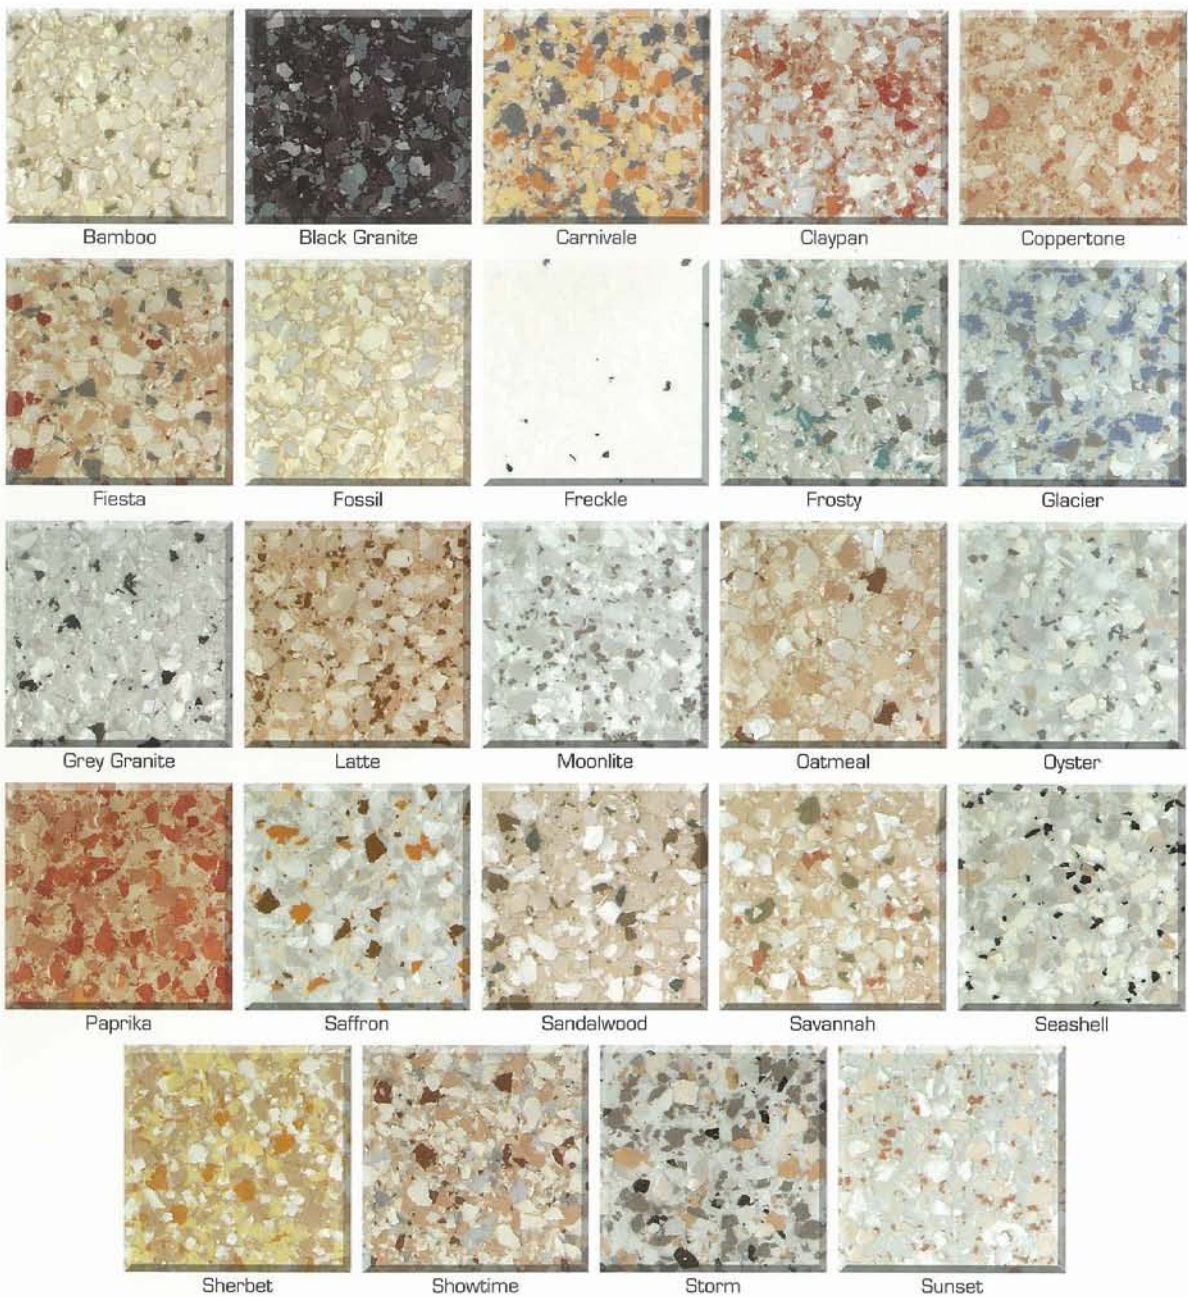

blends

New Generation Blend Range

Standard Blend Range

blends

Ash Grey (Large)

Champagne (Large)

Desert Grey (Large)

Driftwood (Large)

Eastwick (Large)

Ash Grey (Small)

Champagne (Small)

Desert Grey (Small)

Driftwood (Small)

Eastwick (Small)

Fox (Large)

Fruit Salad (Large)

Caramel Marble (Small)

Grey Metal Marble (Small)

Heritage Marble (Small)

Midnight Marble (Small)

Pine Marble (Large)

Richmond Marble (Large)

Rusty Marble (Large)

Tan Marble (Large)

Terracotta Marble (Large)

Pine Marble (Small)

Richmond Marble (Small)

Rusty Marble (Small)

Tan Marble (Small)